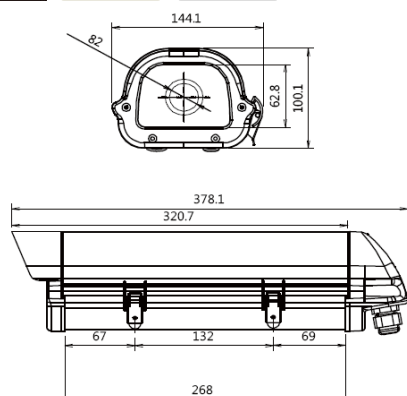

NETWORK IP CAMERA

HIP-HH90V/4K

8MP NETWORK IP IR HOUSING CAMERA

STARVIS **H.265** **WDR**

Features

- Sony STARVIS 8.51MP Image Sensor
- Ultra low light color camera(0.01lux/F1.2)
- Triple codec(H.265, H.264, MJPEG)
- Triple Stream
- Max 30fps @ 3,840x2160p
- Support Onvif/PoE
- DOL True WDR
- IR LED : 90 units(90m)
- True Day & Night
- Motorized VF Lens 3.6~11mm
- IP66 Weatherproof

Camera Specifications

IMAGE	Image Sensor	Sony Starvis 8.51MP(1/2.5") Image Sensor
	Scan System	Progressive Scan
	Total Pixels	3864(H) x 2218(V), 8.57 Mega Pixels
	Effective Pixels	3864(H) x 2202(V), 8.51 Mega Pixels
Function	Day & Night	Auto / Day(Color) / Night(BW)
	Privacy Area	On / Off (8 Programmable Zones)
	Motion Detection	4 Zone, On / Off
	W D R	DOL True WDR
	3D DNR	2DNR, 3DNR
	S/N Ratio	More 52dB
	BLC	HLC, BLC
	Digital Zoom	16x
	Degof/LDS/Mirror	On / Off
	White Balance	ATW-Indoor/Outdoor, Shade, Clear sky, Fluorescent light, Light bulb, Flame, Manual
Lens	Focal Length	Motorized VF Lens 3.6~11mm
IR LEDs	IR LEDs	90 units
Electrical	Power Supply	DC12[V] ±10% / Max 750mA
Environmental	Operating Temp.	-10°C ~ +50°C
	Preservation Temp.	-20°C ~ +60°C
	Humidity	0% ~ 80%
Mechanical	Weight.	Approx. 1200g(W/Sunshield & Bracket)

Network Specifications

System	OS	Embedded Linux
Network	Interface	RJ45 10/100/1000 Base-T
	Protocol	TCP/IP, UDP, IPv4/v6, HTTP, HTTPS, FTP, UpnP, RTP, RTSP, RTCP, DHCP, ARP, Zeroconf
	Onvif	ver18.06
	Simultaneous Access	Max. 10 user
Video	Compress Format	H.265 Main Profile, H.264(High, Main, Base Line Profile), MJPEG
	Resolution	3840x2160(4K), 2592x1944(5M), 2048x1536(QXGA), 1920x1080(FHD), 1280x1024(SXGA), 1280x720(HD), 704x480(4CIF/NT), 704x576(4CIF/PAL) 640x480(VGA), 352x288(CIF), 320x240(QVGA)
	Frame Rate	Max. 30fps @all resolution
	Streaming	Simultaneously H.265 and MJPEG (Triple Streaming), Simultaneously H.264 and MJPEG (Triple Streaming), Independent Frame Rate and Bandwidth Control, VBR/CBR Mode
Audio	Compress Format	G.711 u-law
	Streaming	Two way
Event	Sensor In	1(NC/NO)
	Alarm Out	1 (Digital Output, Open Collector)
	OS	Windows 7, 8, 10
Web Browser	Manager	IE(over 11), Firefox, Safari, Opera
	Viewer	IE only (Active-X)